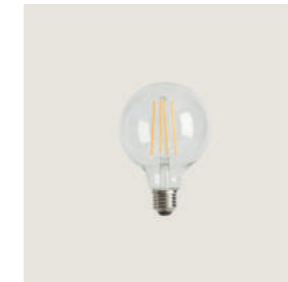

B020 95X130
E27
4W Led
300 lm
2200K
Regulable / Dimmable
Clear