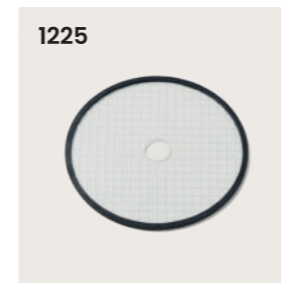

1143 / 1144

FINISH
NATURAL

MATERIAL
BAMBOO

SIZES
Ø400
Ø500

1160

FINISH
BLACK

MATERIAL
NATURAL FIBER

SIZES
Ø300
Ø600

1163

FINISH
GOLD
CHROME
MATT BLACK
MATT WHITE

MATERIAL
METAL WIRE

SIZES
Ø300
Ø520

1215

DESCRIPCIÓN
Soporte para fijación de colgantes a pared

DESCRIPTION
Support for wall hanging fixing

1223

FINISH
PINK
TURQUOISE
DARK BLUE
AMBER
BROWN

MATERIAL
GLASS

SIZES
Ø250

1225

FINISH
TEXTURED

MATERIAL
GLASS

SIZES
Ø300
Ø500

1289