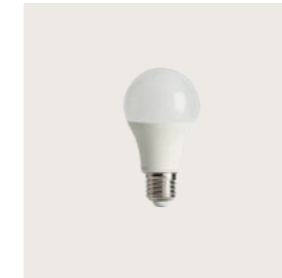

B211

60X150

E27
7W / 750 lm / 3000K
9W / 810 lm / 2700K
Regulable / Dimmable