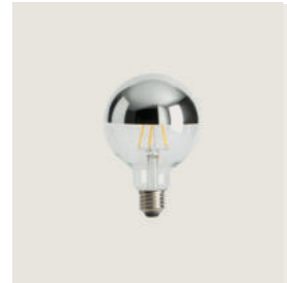

B035 95X130
E27
6W Led
806 lm
2700K
Regulable / Dimmable
Gold
Chrome