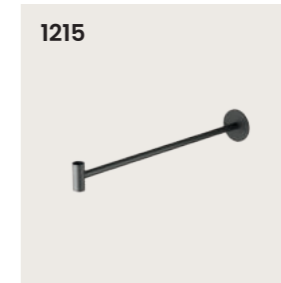

1143 / 1144

FINISH
NATURAL

MATERIAL
BAMBOO

SIZES
Ø400
Ø500

1160

FINISH
BLACK

MATERIAL
NATURAL FIBER

SIZES
Ø300
Ø600

1163

FINISH
GOLD
CHROME
MATT BLACK
MATT WHITE

MATERIAL
METAL WIRE

SIZES
Ø300
Ø520

1215

DESCRIPCIÓN
Soporte para fijación de colgantes a pared

DESCRIPTION
Support for wall hanging fixing

1223