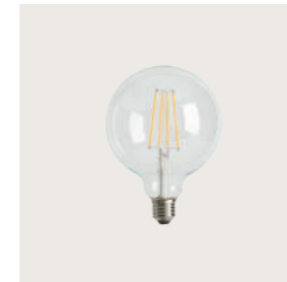

B023 125X200
E27
4W Led
300 lm
2700K
Regulable / Dimmable
Clear