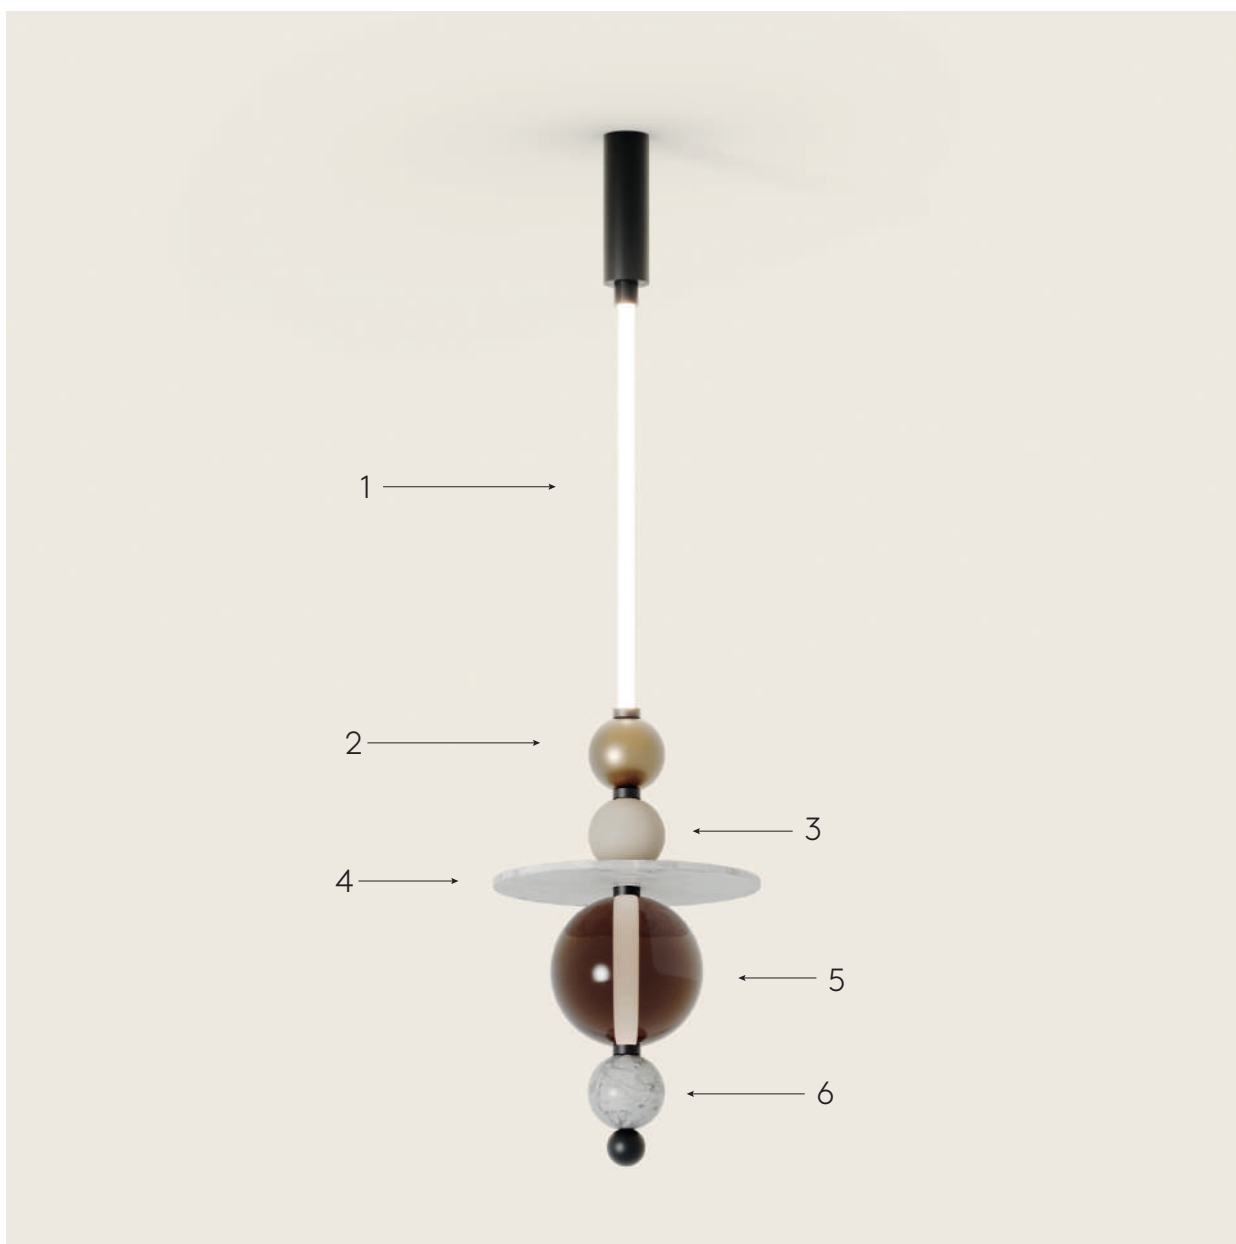

# YMA

C1347/V

# aromas

1. 2 METERS CABLE --- C1347

2. AGED GOLD METAL BALL 10 CM --- 1347/GOLD METAL

3. RESIN BALL 10 CM--- 1347/RESIN

4. ALABASTER DISC 25CM --- 1347/ALABASTER

5. GLASS SHADE 20CM --- 1347/20/SMOKED

6. MARBLE BALL 10CM --- 1347/WHITE MARBLE