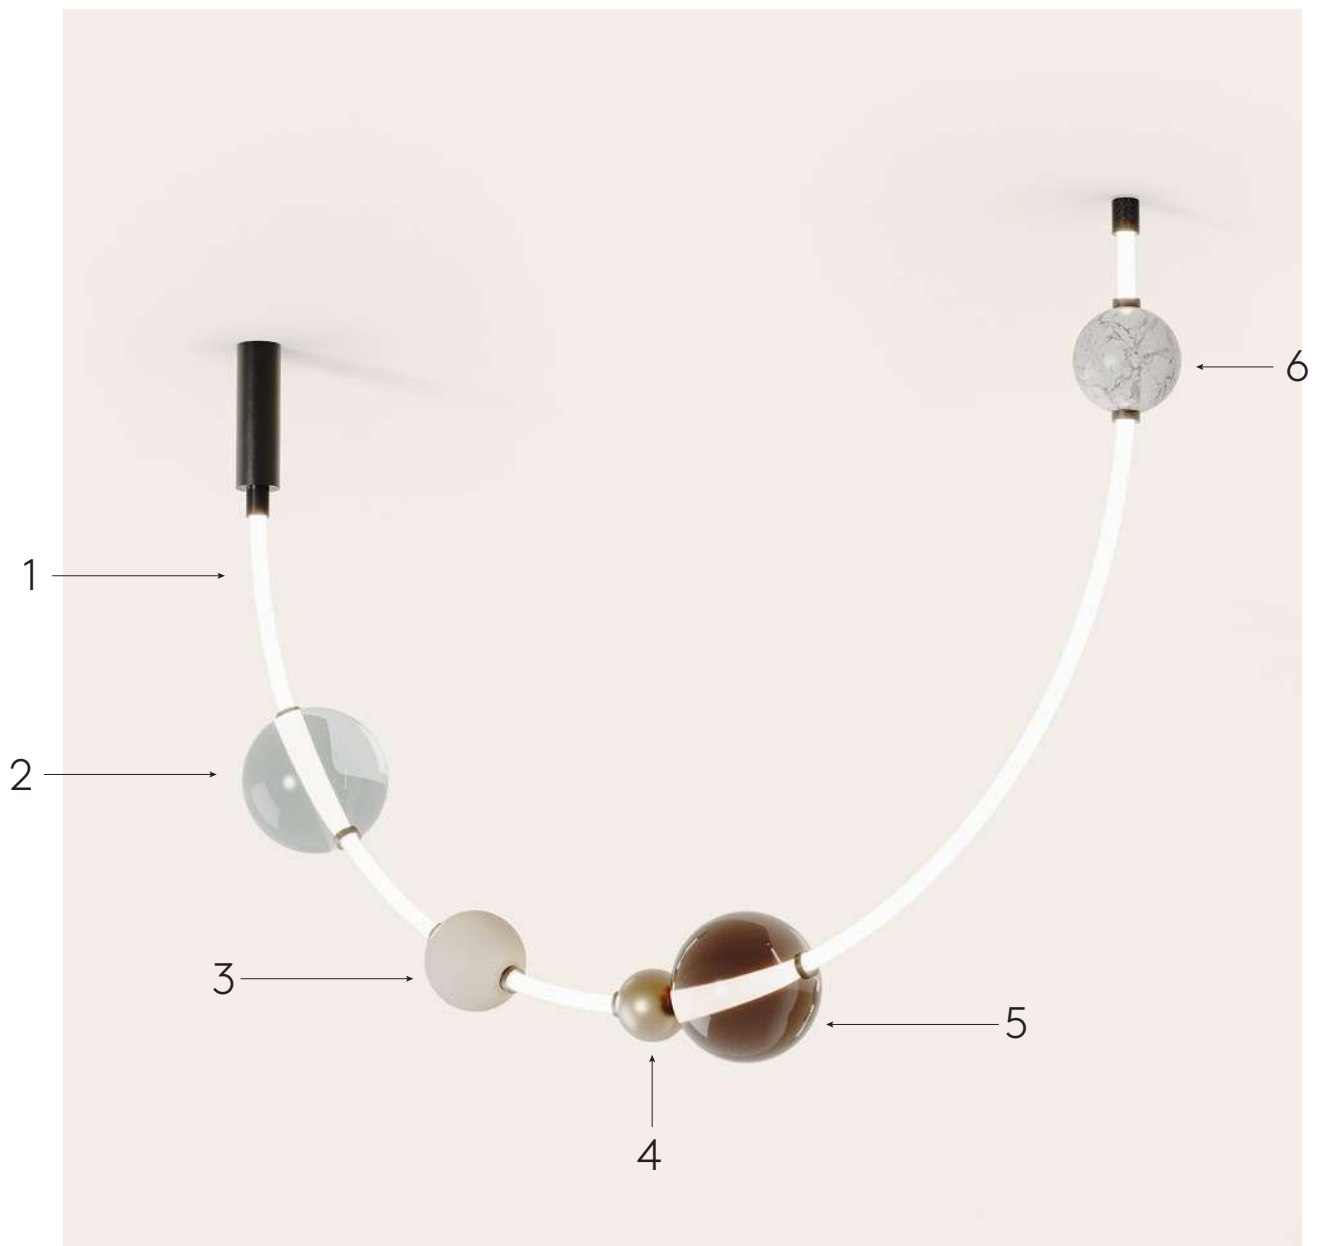

YMA

C1347/H

aromas

1. 3 METERS LED CABLE --- C1347

2. CLEAR BALL 20 CM --- 1347/20/TRAN

3. OPAL BALL 10 CM --- 1347/RESIN

4. AGED GOLD METAL BALL 10 CM --- 1347/GOLD METAL

5. SMOCKED GREY FUMÉ BALL 20 CM --- 1347/20/SMOKED

6. WHITE MARBLE BALL 10 CM--- 1347/WHITE MARBLE