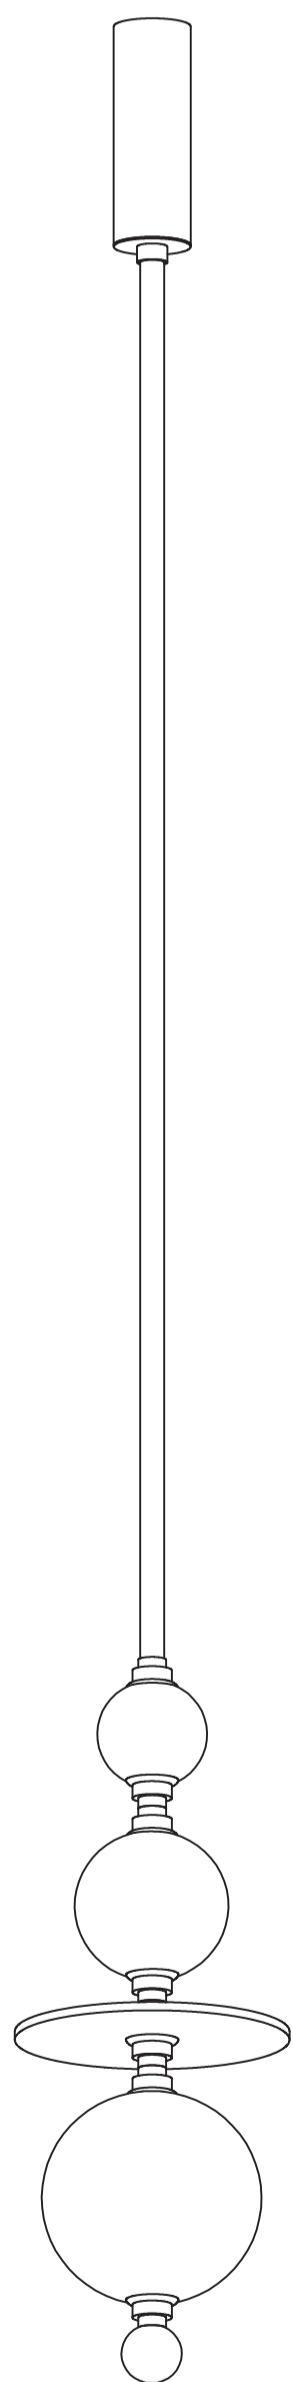

YMA
C1347/2/NEG

aromas

POWER: 220-240V AC 50/60Hz 30W LED DIM

Check connections
and polarity

YMA
C1347/2/NEG

aromas

POWER: 220-240V AC 50/60Hz 30W LED DIM

Check connections
and polarity