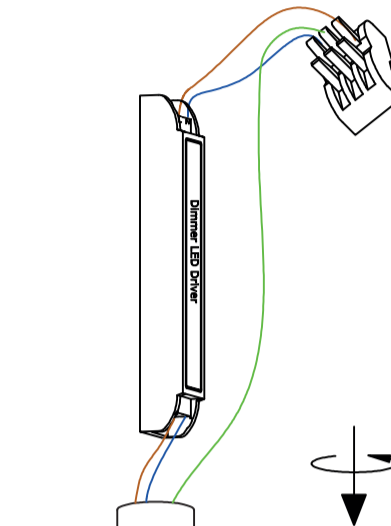

YMA
C1347/2/NEG

aromas

POWER: 220-240V AC 50/60Hz 30W LED DIM

Check connections
and polarity

YMA
C1347/2/NEG

aromas

POWER: 220-240V AC 50/60Hz 30W LED DIM

Check connections
and polarity