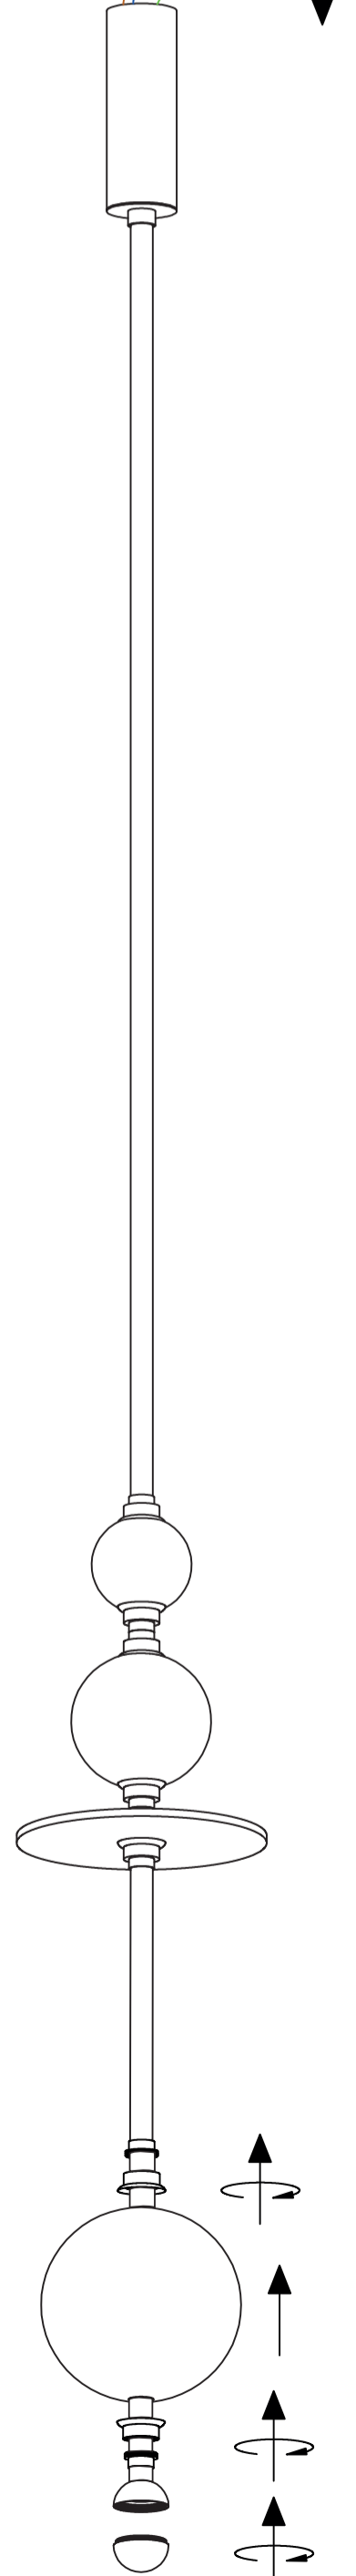

YMA
C1347/2/NEG

aromas

POWER: 220-240V AC 50/60Hz 30W LED DIM

Check connections
and polarity

YMA
C1347/2/NEG

aromas

POWER: 220-240V AC 50/60Hz 30W LED DIM

Check connections
and polarity