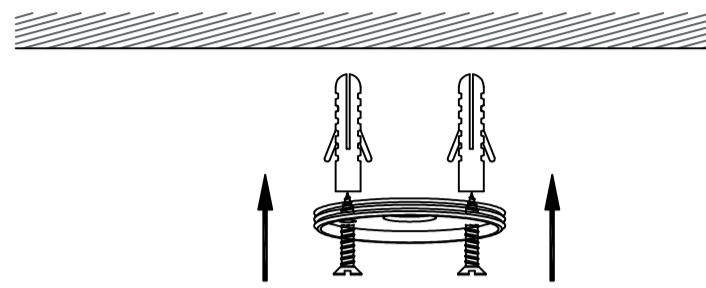

YMA
C1347/2/NEG

aromas

POWER: 220-240V AC 50/60Hz 30W LED DIM

Check connections
and polarity

YMA
C1347/2/NEG

aromas

POWER: 220-240V AC 50/60Hz 30W LED DIM

Check connections
and polarity