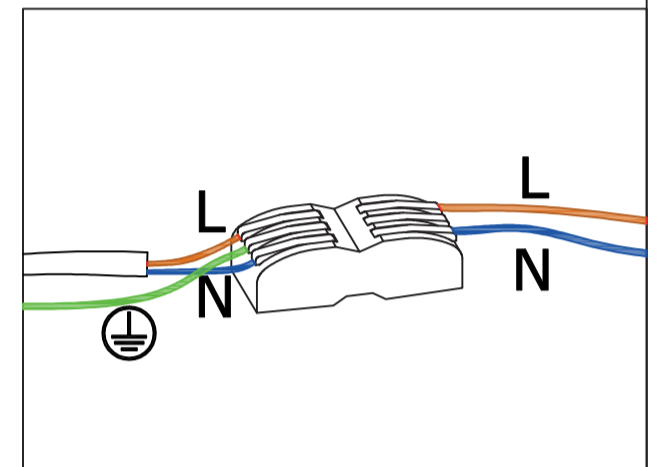

YMA
C1347/2/NEG

aromas

POWER: 220-240V AC 50/60Hz 30W LED DIM

Check connections
and polarity

YMA
C1347/2/NEG

aromas

POWER: 220-240V AC 50/60Hz 30W LED DIM

Check connections
and polarity