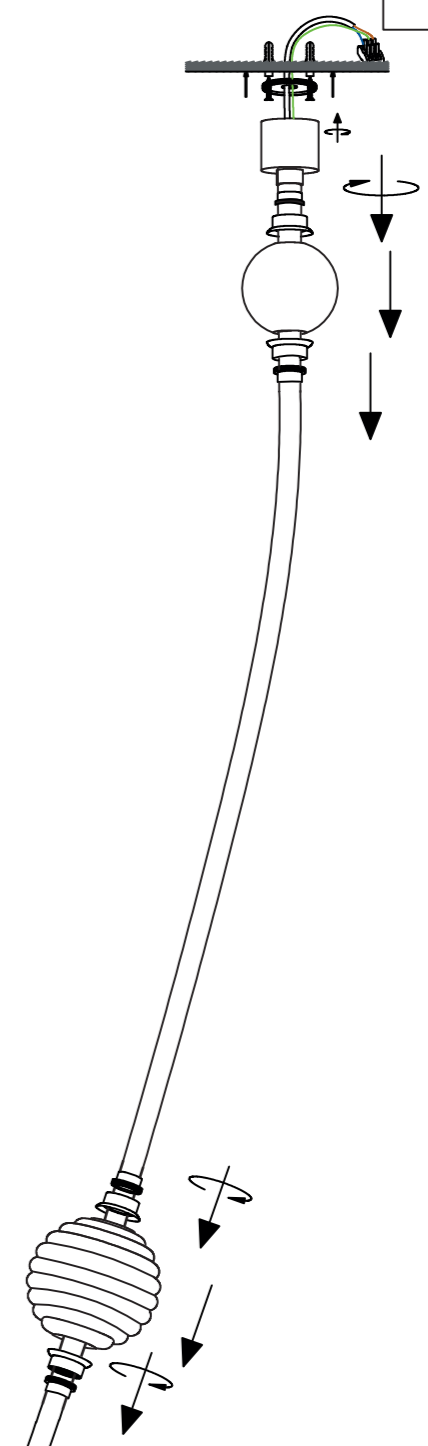

YMA
C1347/3/NEG

aromas

POWER: 220-240V AC 50/60Hz 40W LED DIM

Check connections
and polarity

YMA
C1347/3/NEG

aromas

POWER: 220-240V AC 50/60Hz 40W LED DIM

Check connections
and polarity