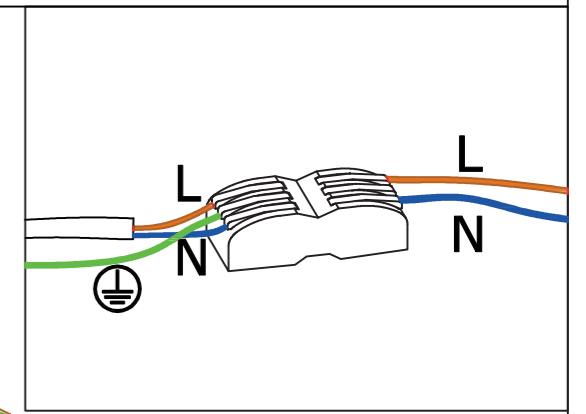

YMA
C1347/3/NEG

aromas

POWER: 220-240V AC 50/60Hz 40W LED DIM

Check connections
and polarity

YMA
C1347/3/NEG

aromas

POWER: 220-240V AC 50/60Hz 40W LED DIM

Check connections
and polarity