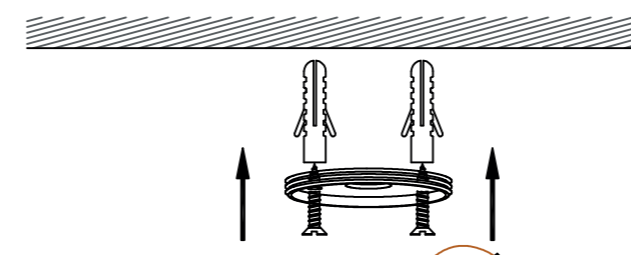

YMA
C1347/3/NEG

aromas

POWER: 220-240V AC 50/60Hz 40W LED DIM

Check connections
and polarity

YMA
C1347/3/NEG

aromas

POWER: 220-240V AC 50/60Hz 40W LED DIM

Check connections
and polarity