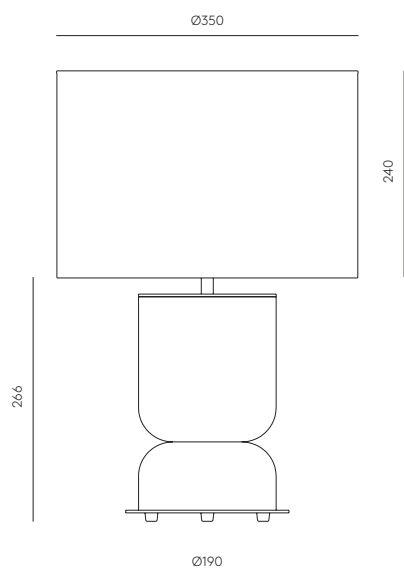

TEC

EN

**MATERIALS**

Steel / Glass

**FINISHES**

**Metal:**  
 Chrome  
 Shiny Gold  
 Matt Gold  
 Black  
 White

**Glass:**  
 Image color  
 Terracotta.  
 See colour  
 palette on  
 page 432

**HAND PAINTED**

**SPECIFICATIONS (UE)**

E27 max. 60W Max. (Not incl.)  
 220-240V, 50/60 Hz  
 IP20, Class II

**ENERGY LABEL**

E

**SHADE 11532 NOT INCLUDED**

**DIMMABLE OPTION**

B211 11W (Dimmable) + Dimmer  
 (ask for extra cost)