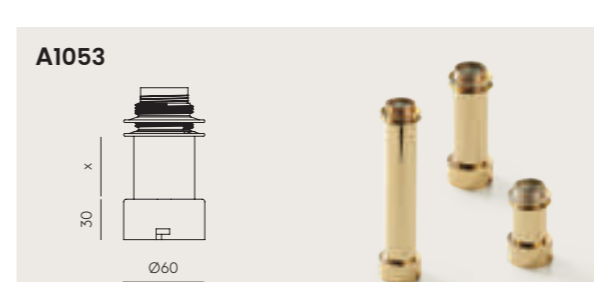

A1053

FINISH
SHINNY GOLD
CHROME
WHITE
BLACK

MATERIAL
METAL

BULB
E27

DIMENSIONS (x)
5 CM
10 CM
15 CM
20 CM
25 CM

MATERIAL
METAL

BULB
E27