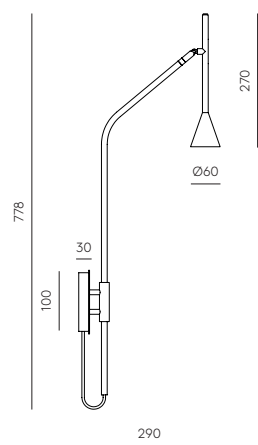

LYB

DESIGNED BY PEPE FORNAS, 2019 · A1274

ES

ACABADOS

Metal:
Negro Mate

MATERIALES

Acero

ESPECIFICACIONES (UE)

Steel

SPECIFICATIONS (UE)

Led integrated 5W,
3000K
12 V, 50/60 Hz
IP20, Class I

ENERGY LABEL

F

DIMMER ON CABLE

TEC

290